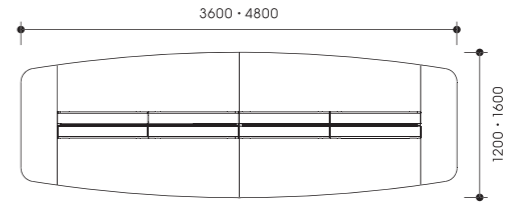

VARIATION

BENCH TYPE

MANAGER TYPE

TABLE TYPE

CONFERENCE TABLE TYPE

COLOR VARIATION

Work Top

MX01
(White)