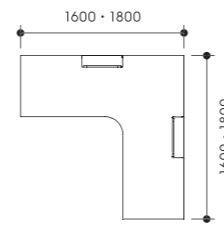

VARIATION

BENCH TYPE

MANAGER TYPE

TABLE TYPE

CONFERENCE TABLE TYPE

COLOR VARIATION

Work Top

MX01
(White)