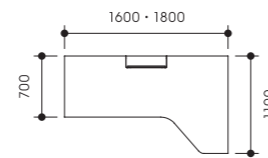

VARIATION

BENCH TYPE

MANAGER TYPE

TABLE TYPE

CONFERENCE TABLE TYPE

COLOR VARIATION

Work Top

MX01
(White)