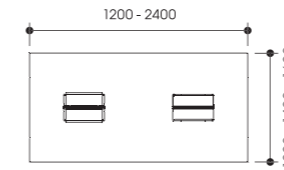

VARIATION

BENCH TYPE

MANAGER TYPE

TABLE TYPE

CONFERENCE TABLE TYPE

COLOR VARIATION

Work Top

MX01
(White)