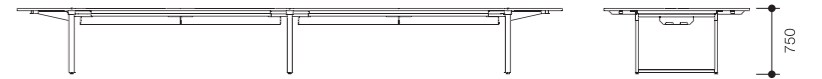

VARIATION

BENCH TYPE

MANAGER TYPE

TABLE TYPE

CONFERENCE TABLE TYPE

COLOR VARIATION

Work Top

MX01
(White)