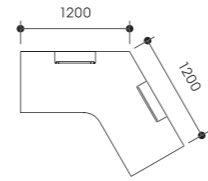

VARIATION

BENCH TYPE

MANAGER TYPE

TABLE TYPE

CONFERENCE TABLE TYPE

COLOR VARIATION

Work Top

MX01
(White)