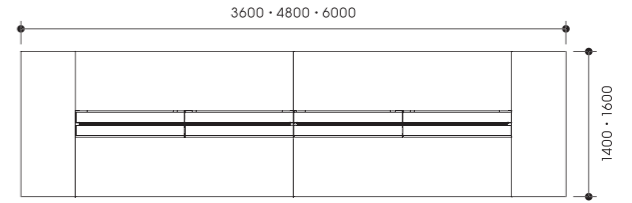

VARIATION

BENCH TYPE

MANAGER TYPE

TABLE TYPE

CONFERENCE TABLE TYPE

COLOR VARIATION

Work Top

MX01
(White)