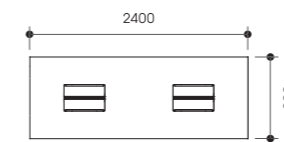

VARIATION

BENCH TYPE

MANAGER TYPE

TABLE TYPE

CONFERENCE TABLE TYPE

COLOR VARIATION

Work Top

MX01
(White)