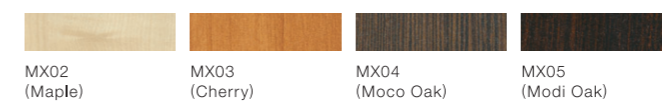

VARIATION

BENCH TYPE

MANAGER TYPE

TABLE TYPE

CONFERENCE TABLE TYPE

COLOR VARIATION

Work Top

MX01
(White)