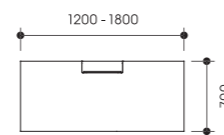

VARIATION

BENCH TYPE

MANAGER TYPE

TABLE TYPE

CONFERENCE TABLE TYPE

COLOR VARIATION

Work Top

MX01
(White)