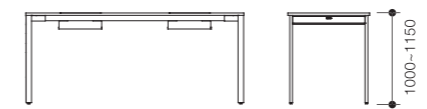

VARIATION

BENCH TYPE

MANAGER TYPE

TABLE TYPE

CONFERENCE TABLE TYPE

COLOR VARIATION

Work Top

MX01
(White)