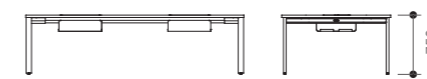

VARIATION

BENCH TYPE

MANAGER TYPE

TABLE TYPE

CONFERENCE TABLE TYPE

COLOR VARIATION

Work Top

MX01
(White)