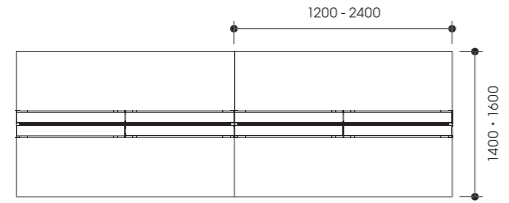

VARIATION

BENCH TYPE